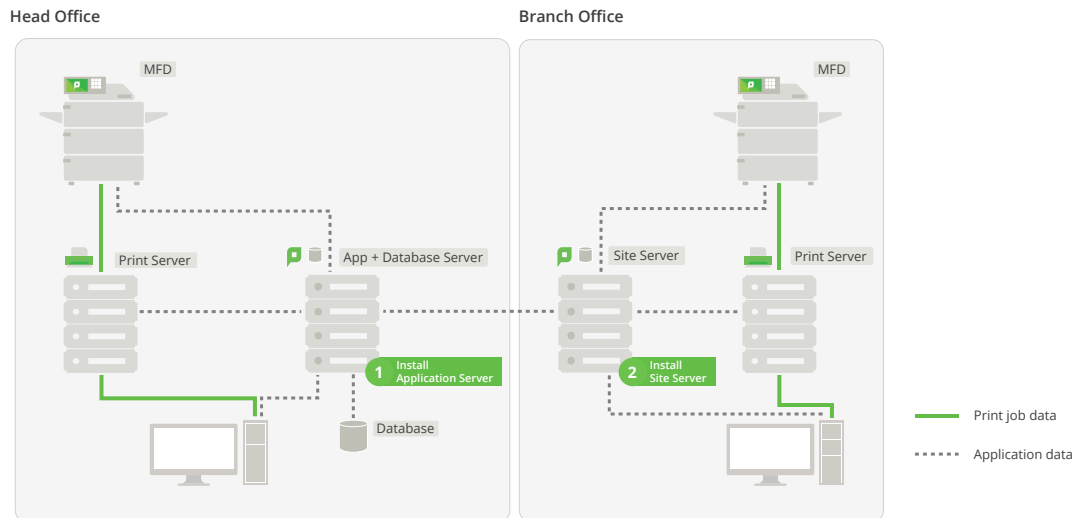

Printing without a print server

PaperCut MF makes it easy to track prints sent directly from computers, to a printer, without a print server. Businesses of any size can track and report on printing - keeping configuration, administration, and reporting simple.

Small business can use key PaperCut MF features without the need to configure printing via a server. Larger businesses can deploy into remote offices without the overhead of print server infrastructure.

High availability with Site Server

PaperCut Site Server ensures continuous availability of printing resources to support key business functions over unreliable network links or during unplanned network disruptions.

Deploying the PaperCut Site Server ensures the critical services of the PaperCut MF Application Server are supported locally when the WAN connection stops working. Site Servers are simple to install and remove the complexity of database replication from System Administrators.

Multi-site, multi-server resilient deployment with Site Server.

Print queues and MFDs can now utilize a Site Server to deliver business continuity including support for Print Release and Find-Me Print, all without losing the benefits of central administration.

PaperCut MF is bEST Certified after rigorous testing by the Konica Minolta experts in Connecticut.

For more information and all supported models, go to papercut.com/konica-minolta

For Reseller information and resources go to portal.papercut.com

PaperCutMF