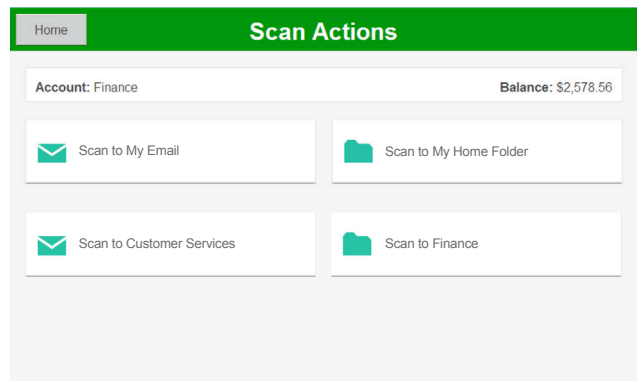

Scan Actions choosing scan destination