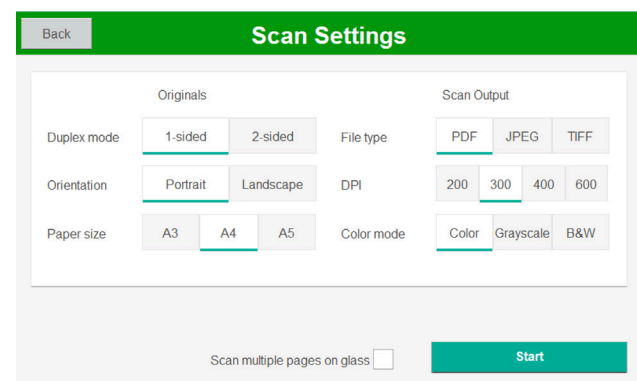

System Administrators can pre-configure and deploy device, user or group specific Scan Actions all from the PaperCut MF web admin.

PaperCut MF Home Screen

Scan Actions choosing scan destination

Scan Details for pre-configured access

Scan settings for document input and output options

Printing without a print server

PaperCut MF makes it easy to track prints sent directly from computers, to a printer, without a print server. Businesses of any size can track and report on printing - keeping configuration, administration, and reporting simple.