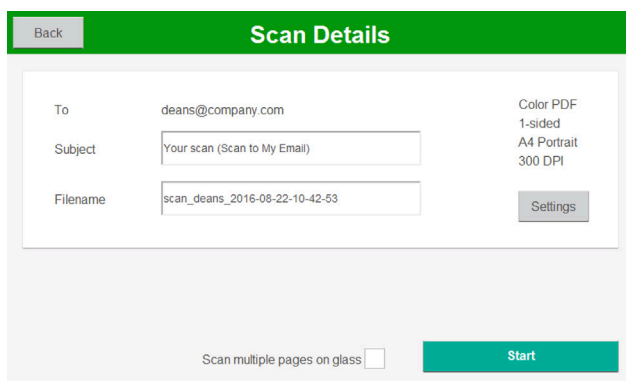

System Administrators can pre-configure and deploy device, user or group specific Scan Actions all from the PaperCut MF web admin.

PaperCut MF Home Screen

Scan Actions choosing scan destination

Scan Details for pre-configured access